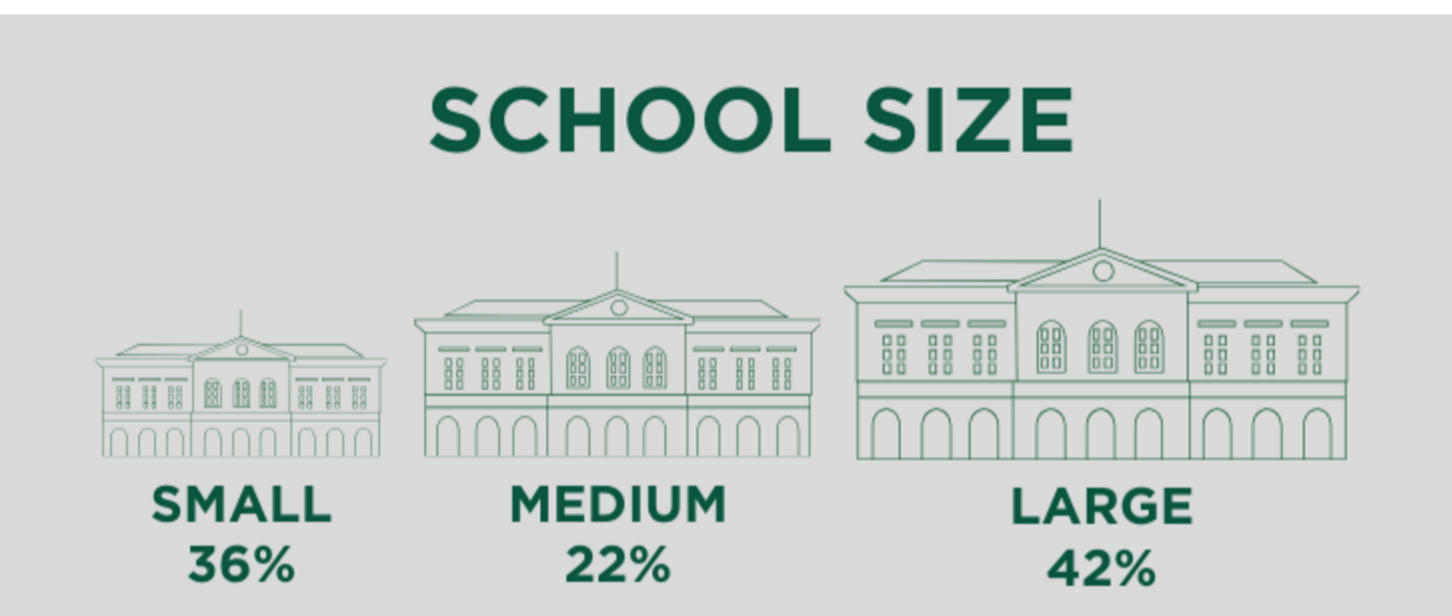

# CELEBRATING THE CLASS OF 2024

**49** MEMBERS OF THE CLASS OF 2024

**53** DIFFERENT COLLEGES AND UNIVERSITIES

**64%** OF THE CLASS OF 2024 ENROLLED THROUGH AN EARLY DECISION OR EARLY ACTION PROGRAM

**20%** OF THE CLASS OF 2024 WILL ATTEND A UNIVERSITY OR LIBERAL ARTS COLLEGE WITH A HIGHLY SELECTIVE ADMISSIONS RATE

**14%** OF THE CLASS OF 2024 WILL BE ATTENDING A TOP 25 NATIONAL UNIVERSITY OR LIBERAL ARTS COLLEGE