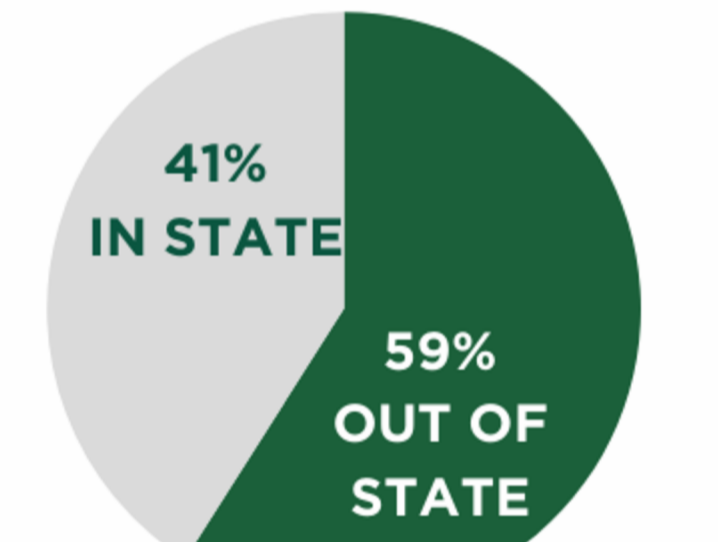

# CELEBRATING THE CLASS OF 2024

**49** MEMBERS OF THE CLASS OF 2024

**53** DIFFERENT COLLEGES AND UNIVERSITIES

**64%** OF THE CLASS OF 2024 ENROLLED THROUGH AN EARLY DECISION OR EARLY ACTION PROGRAM

**20%** OF THE CLASS OF 2024 WILL ATTEND A UNIVERSITY OR LIBERAL ARTS COLLEGE WITH A HIGHLY SELECTIVE ADMISSIONS RATE

**14%** OF THE CLASS OF 2024 WILL BE ATTENDING A TOP 25 NATIONAL UNIVERSITY OR LIBERAL ARTS COLLEGE