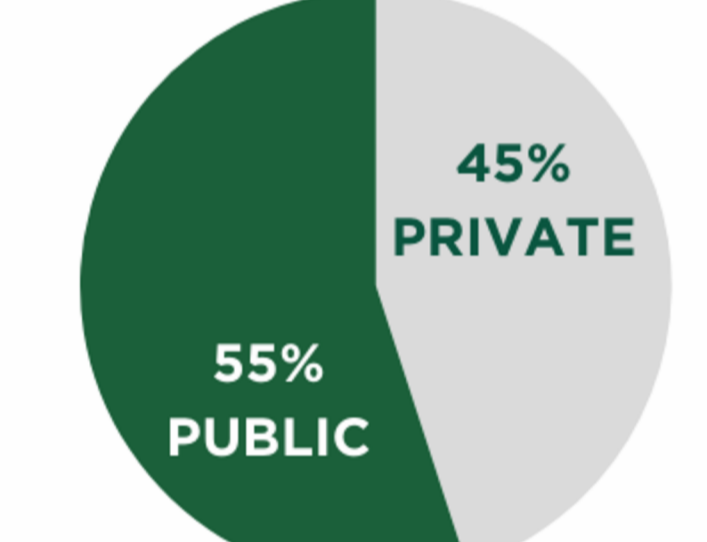

# CELEBRATING THE CLASS OF 2024

**49** MEMBERS OF THE CLASS OF 2024

**53** DIFFERENT COLLEGES AND UNIVERSITIES

**64%** OF THE CLASS OF 2024 ENROLLED THROUGH AN EARLY DECISION OR EARLY ACTION PROGRAM

**20%** OF THE CLASS OF 2024 WILL ATTEND A UNIVERSITY OR LIBERAL ARTS COLLEGE WITH A HIGHLY SELECTIVE ADMISSIONS RATE

**14%** OF THE CLASS OF 2024 WILL BE ATTENDING A TOP 25 NATIONAL UNIVERSITY OR LIBERAL ARTS COLLEGE